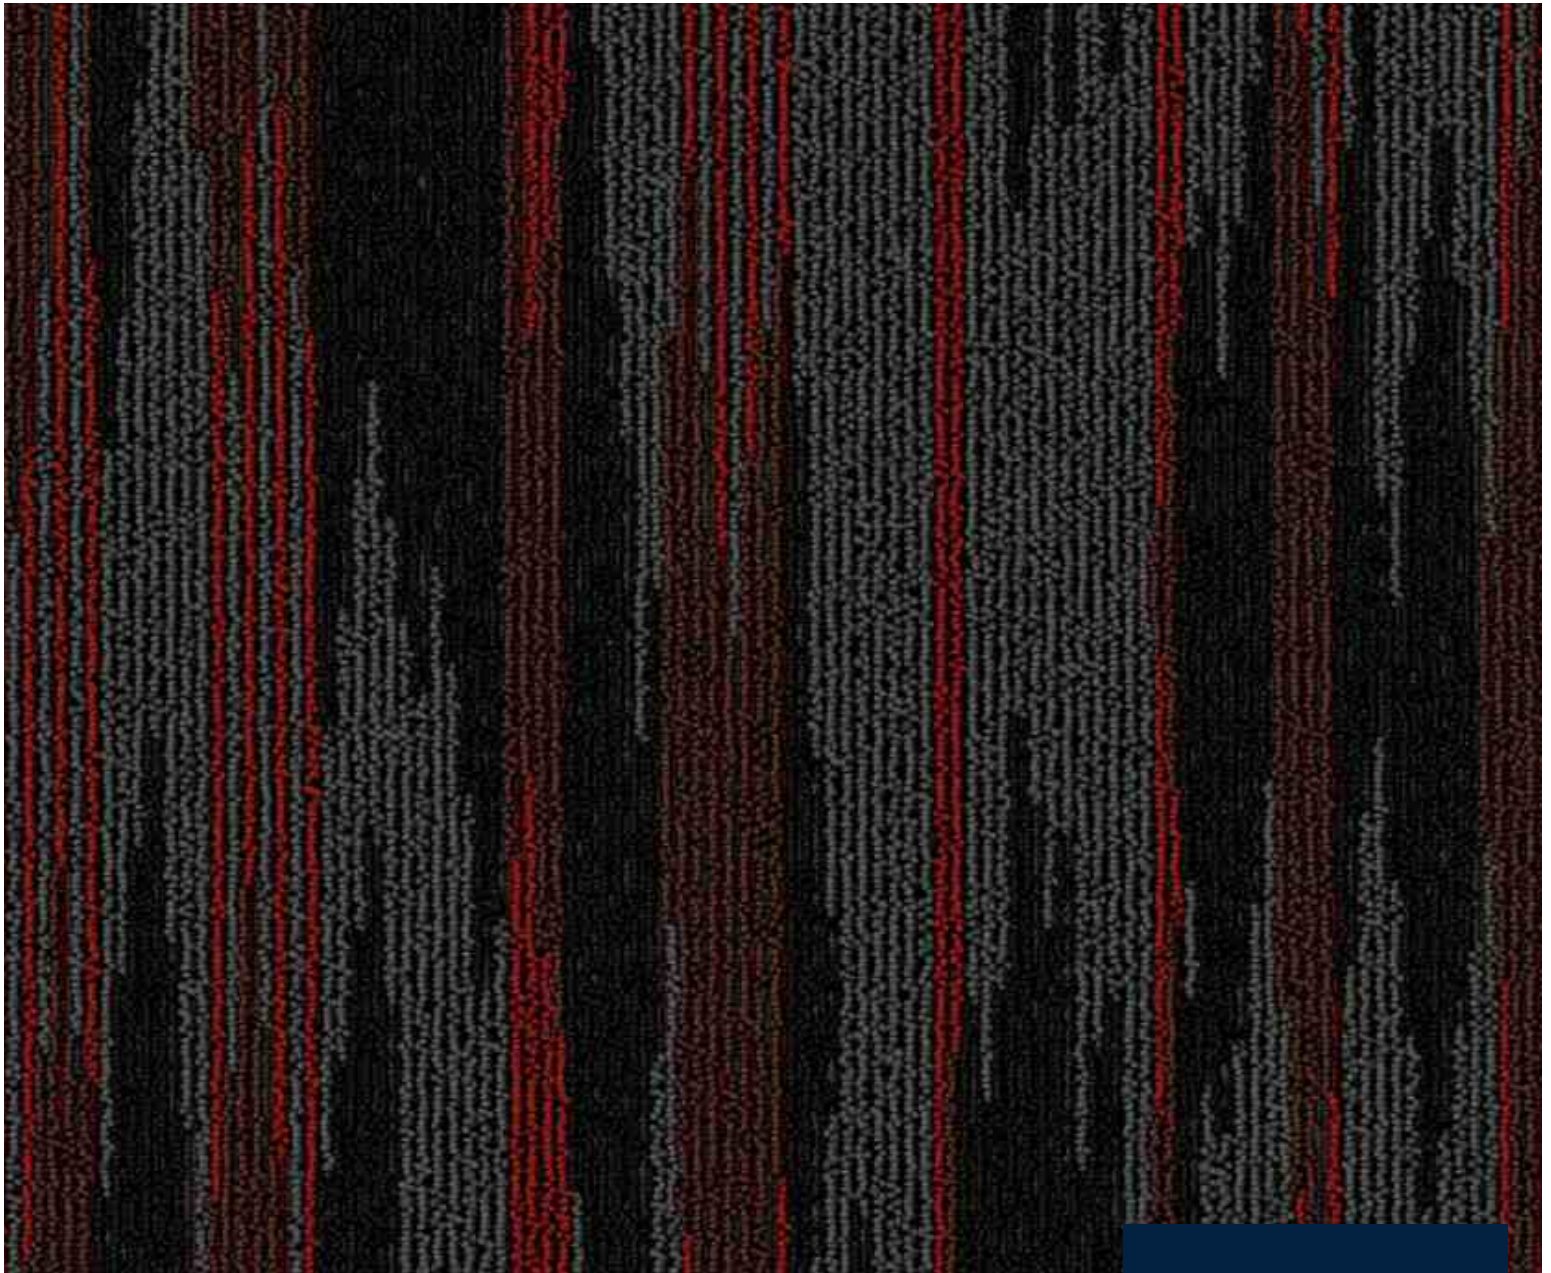

ATOM

CARPET TILES

DIVINE[®]

COMPLETE CARPET SOLUTION

CT ATOM 726 RED

Construction	Loop Pile	Number of Tufts	197500 /m ²
Pile Fiber Composition	100% Olefin	Tufting Gauge	1/10"
Yarn Type	BCF	Primary Backing	Non-Woven
Dye Method	Solution Dyed	Secondary Backing	StableShield-100% Vinyl
Pile Weight	700 g/m ²	Tile Size	50 x 50 cm
Total Weight	4350 g/m ²	Pile Treatment	INVISTA Anti-Soil (on order)
Pile Height	2,30/5,50 mm		
Total Height	8,50 mm		

ATOM

50X50CM
SQUARE TILE

CARPET TILES

KINDLY CHECK OUR APP FOR QUANTITY AVAILABLE BEFORE ORDERING

CT ATOM 755 BLUE

Construction	Loop Pile	Number of Tufts	197500 /m ²
Pile Fiber Composition	100% Olefin	Tufting Gauge	1/10"
Yarn Type	BCF	Primary Backing	Non-Woven
Dye Method	Solution Dyed	Secondary Backing	StableShield-100% Vinyl
Pile Weight	700 g/m ²	Tile Size	50 x 50 cm
Total Weight	4350 g/m ²	Pile Treatment	INVISTA Anti-Soil (on order)
Pile Height	2,30/5,50 mm		
Total Height	8,50 mm		

ATOM

50X50CM
SQUARE TILE

CARPET TILES

KINDLY CHECK OUR APP FOR QUANTITY AVAILABLE BEFORE ORDERING

CT ATOM 776 LIGHT GREY

Construction	Loop Pile	Number of Tufts	197500 /m ²
Pile Fiber Composition	100% Olefin	Tufting Gauge	1/10"
Yarn Type	BCF	Primary Backing	Non-Woven
Dye Method	Solution Dyed	Secondary Backing	StableShield-100% Vinyl
Pile Weight	700 g/m ²	Tile Size	50 x 50 cm
Total Weight	4350 g/m ²	Pile Treatment	INVISTA Anti-Soil (on order)
Pile Height	2,30/5,50 mm		
Total Height	8,50 mm		

ATOM

50X50CM
SQUARE TILE

CARPET TILES

KINDLY CHECK OUR APP FOR QUANTITY AVAILABLE BEFORE ORDERING

CT ATOM 778 DARK GREY

Construction	Loop Pile	Number of Tufts	197500 /m ²
Pile Fiber Composition	100% Olefin	Tufting Gauge	1/10"
Yarn Type	BCF	Primary Backing	Non-Woven
Dye Method	Solution Dyed	Secondary Backing	StableShield-100% Vinyl
Pile Weight	700 g/m ²	Tile Size	50 x 50 cm
Total Weight	4350 g/m ²	Pile Treatment	INVISTA Anti-Soil (on order)
Pile Height	2,30/5,50 mm		
Total Height	8,50 mm		