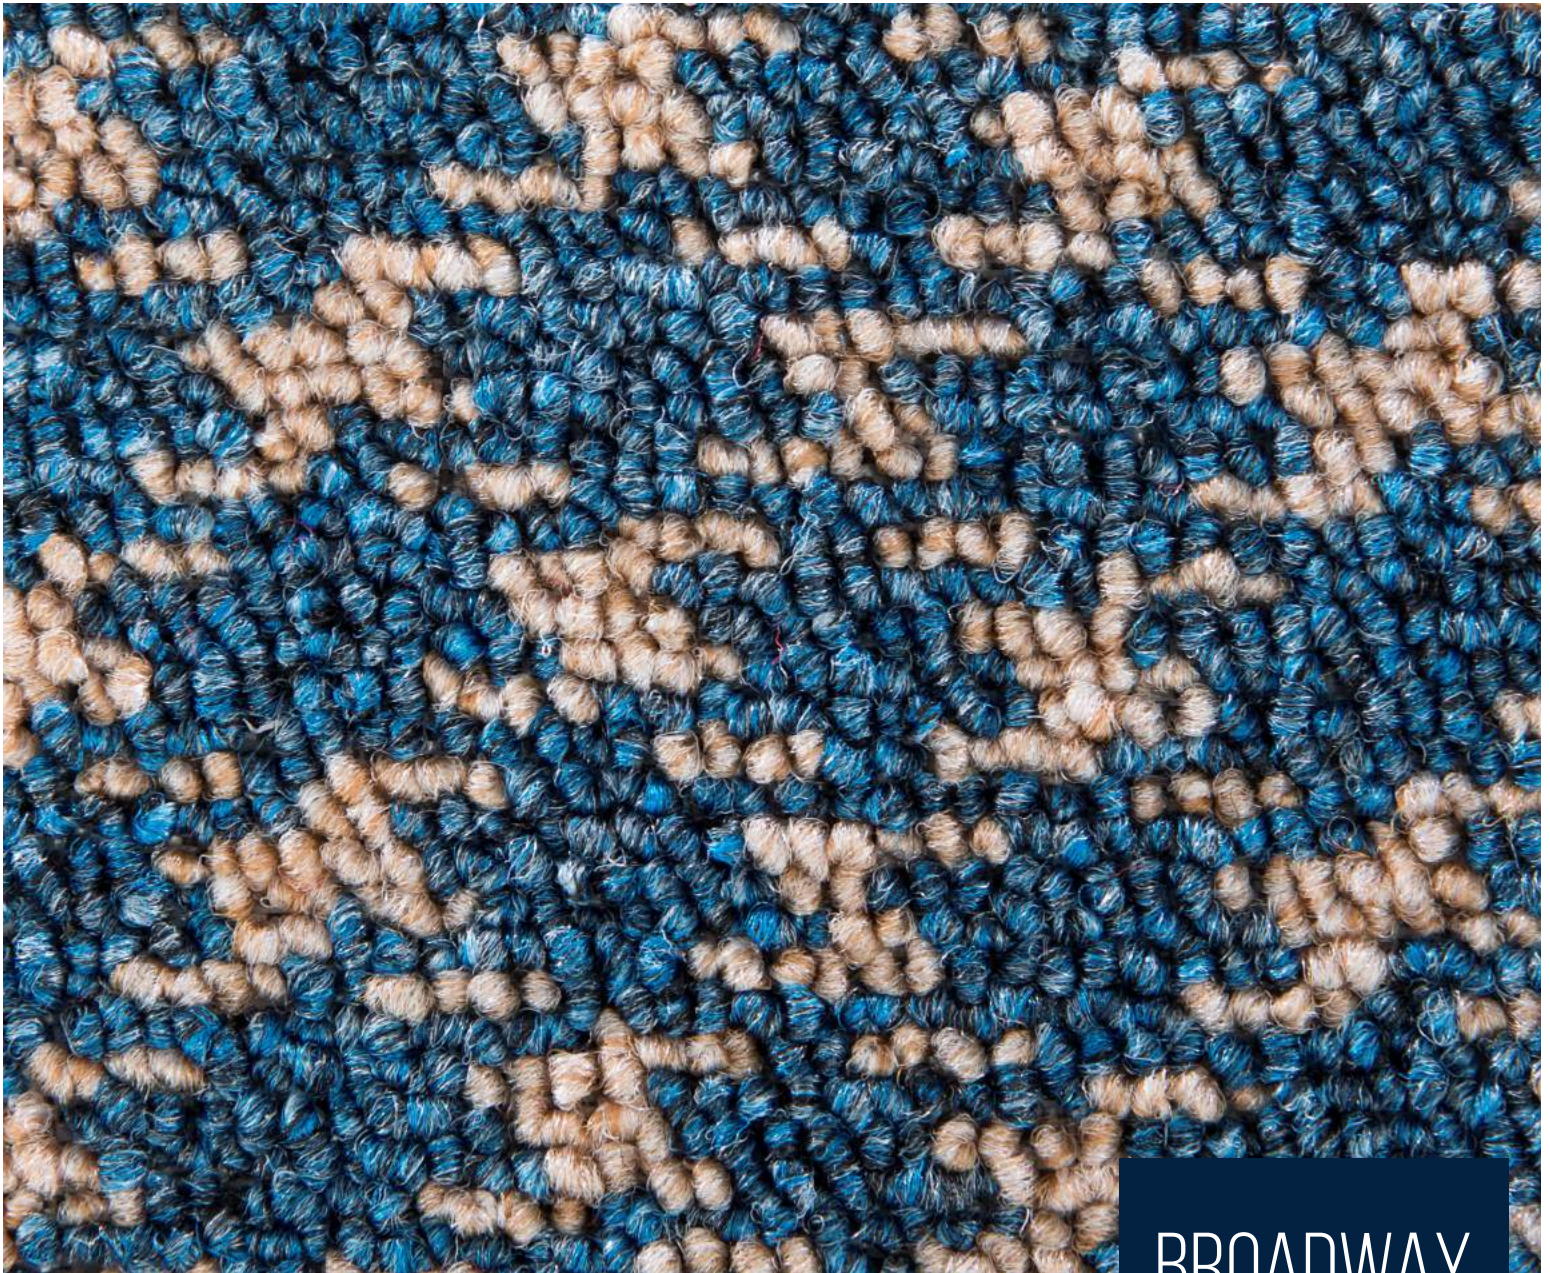

BROADWAY

WALL TO WALL
CARPET

LOOP PILE

DIVINE[®]

COMPLETE CARPET SOLUTION

ROYAL BLUE

Fabric Type	Tufted 1/10" Plain Level Loop	Pile Height	4 MM
Primary Backing	Woven PP	Total Height	6 MM
Secondary Backing	Action Back	Pile Weight	550 GSM
Width	398 CM	Total Weight	1650 GSM
Pile Content	100% Solution Dyed Polypropylene	Knots/Sqm	157600

BROADWAY

WW BROADWAY

WALL TO WALL
CARPET

LOOP PILE

KINDLY CHECK OUR APP FOR QUANTITY AVAILABLE BEFORE ORDERING

CRANBERRY

Fabric Type	Tufted 1/10" Plain Level Loop	Pile Height	4 MM
Primary Backing	Woven PP	Total Height	6 MM
Secondary Backing	Action Back	Pile Weight	550 GSM
Width	398 CM	Total Weight	1650 GSM
Pile Content	100% Solution Dyed Polypropylene	Knots/Sqm	157600

BROADWAY

WW BROADWAY

WALL TO WALL
CARPET

LOOP PILE

KINDLY CHECK OUR APP FOR QUANTITY AVAILABLE BEFORE ORDERING

EMERALD

Fabric Type	Tufted 1/10" Plain Level Loop	Pile Height	4 MM
Primary Backing	Woven PP	Total Height	6 MM
Secondary Backing	Action Back	Pile Weight	550 GSM
Width	398 CM	Total Weight	1650 GSM
Pile Content	100% Solution Dyed Polypropylene	Knots/Sqm	157600

BROADWAY

WW BROADWAY

WALL TO WALL
CARPET

LOOP PILE

PATRIOT

Fabric Type	Tufted 1/10" Plain Level Loop	Pile Height	4 MM
Primary Backing	Woven PP	Total Height	6 MM
Secondary Backing	Action Back	Pile Weight	550 GSM
Width	398 CM	Total Weight	1650 GSM
Pile Content	100% Solution Dyed Polypropylene	Knots/Sqm	157600