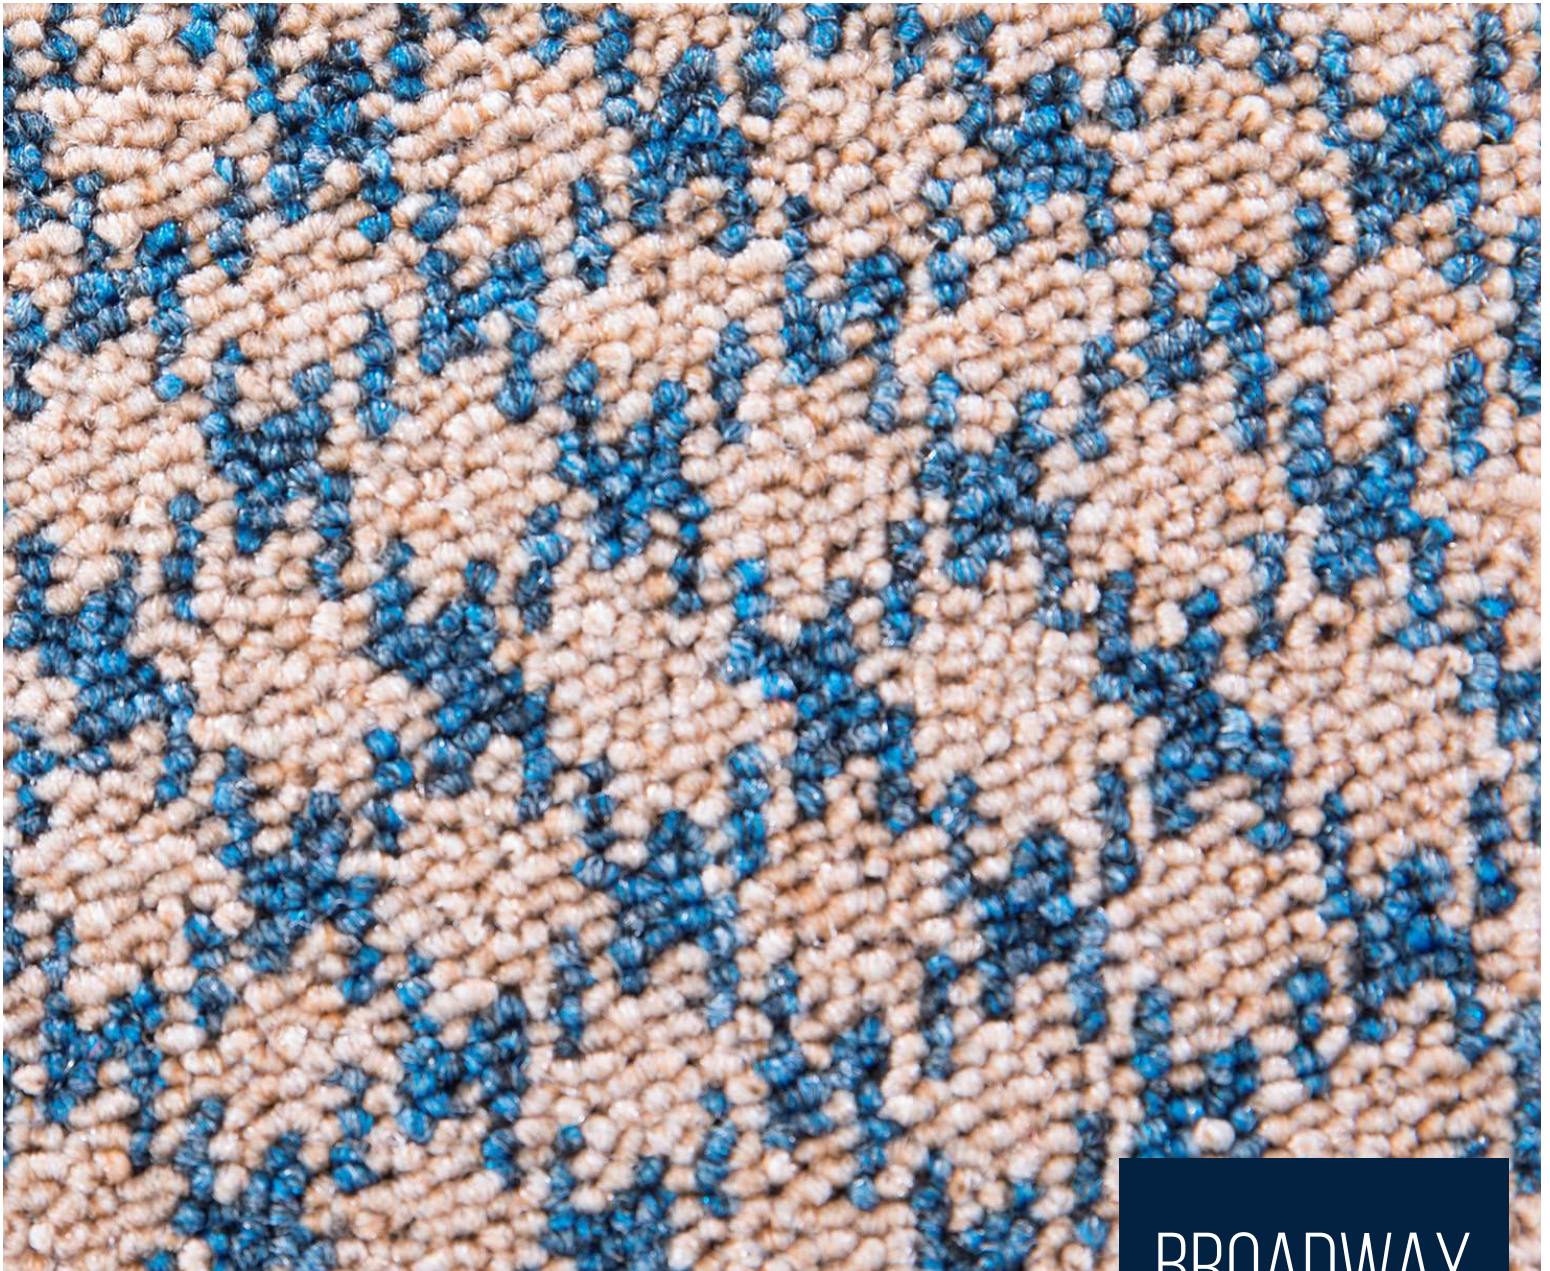

BROADWAY

WALL TO WALL
CARPET

LOOP PILE

DIVINE[®]

COMPLETE CARPET SOLUTION

ROYAL BLUE

Fabric Type	Tufted 1/10" Plain Level Loop	Pile Height	4 MM
Primary Backing	Woven PP	Total Height	6 MM
Secondary Backing	Action Back	Pile Weight	550 GSM
Width	398 CM	Total Weight	1650 GSM
Pile Content	100% Solution Dyed Polypropylene	Knots/Sqm	157600

BROADWAY

WW BROADWAY

WALL TO WALL
CARPET

LOOP PILE

KINDLY CHECK OUR APP FOR QUANTITY AVAILABLE BEFORE ORDERING

CRANBERRY

Fabric Type	Tufted 1/10" Plain Level Loop	Pile Height	4 MM
Primary Backing	Woven PP	Total Height	6 MM
Secondary Backing	Action Back	Pile Weight	550 GSM
Width	398 CM	Total Weight	1650 GSM
Pile Content	100% Solution Dyed Polypropylene	Knots/Sqm	157600

BROADWAY

WW BROADWAY

WALL TO WALL
CARPET

LOOP PILE

KINDLY CHECK OUR APP FOR QUANTITY AVAILABLE BEFORE ORDERING

EMERALD

Fabric Type	Tufted 1/10" Plain Level Loop	Pile Height	4 MM
Primary Backing	Woven PP	Total Height	6 MM
Secondary Backing	Action Back	Pile Weight	550 GSM
Width	398 CM	Total Weight	1650 GSM
Pile Content	100% Solution Dyed Polypropylene	Knots/Sqm	157600

BROADWAY

WW BROADWAY

WALL TO WALL
CARPET

LOOP PILE

PATRIOT

Fabric Type	Tufted 1/10" Plain Level Loop	Pile Height	4 MM
Primary Backing	Woven PP	Total Height	6 MM
Secondary Backing	Action Back	Pile Weight	550 GSM
Width	398 CM	Total Weight	1650 GSM
Pile Content	100% Solution Dyed Polypropylene	Knots/Sqm	157600