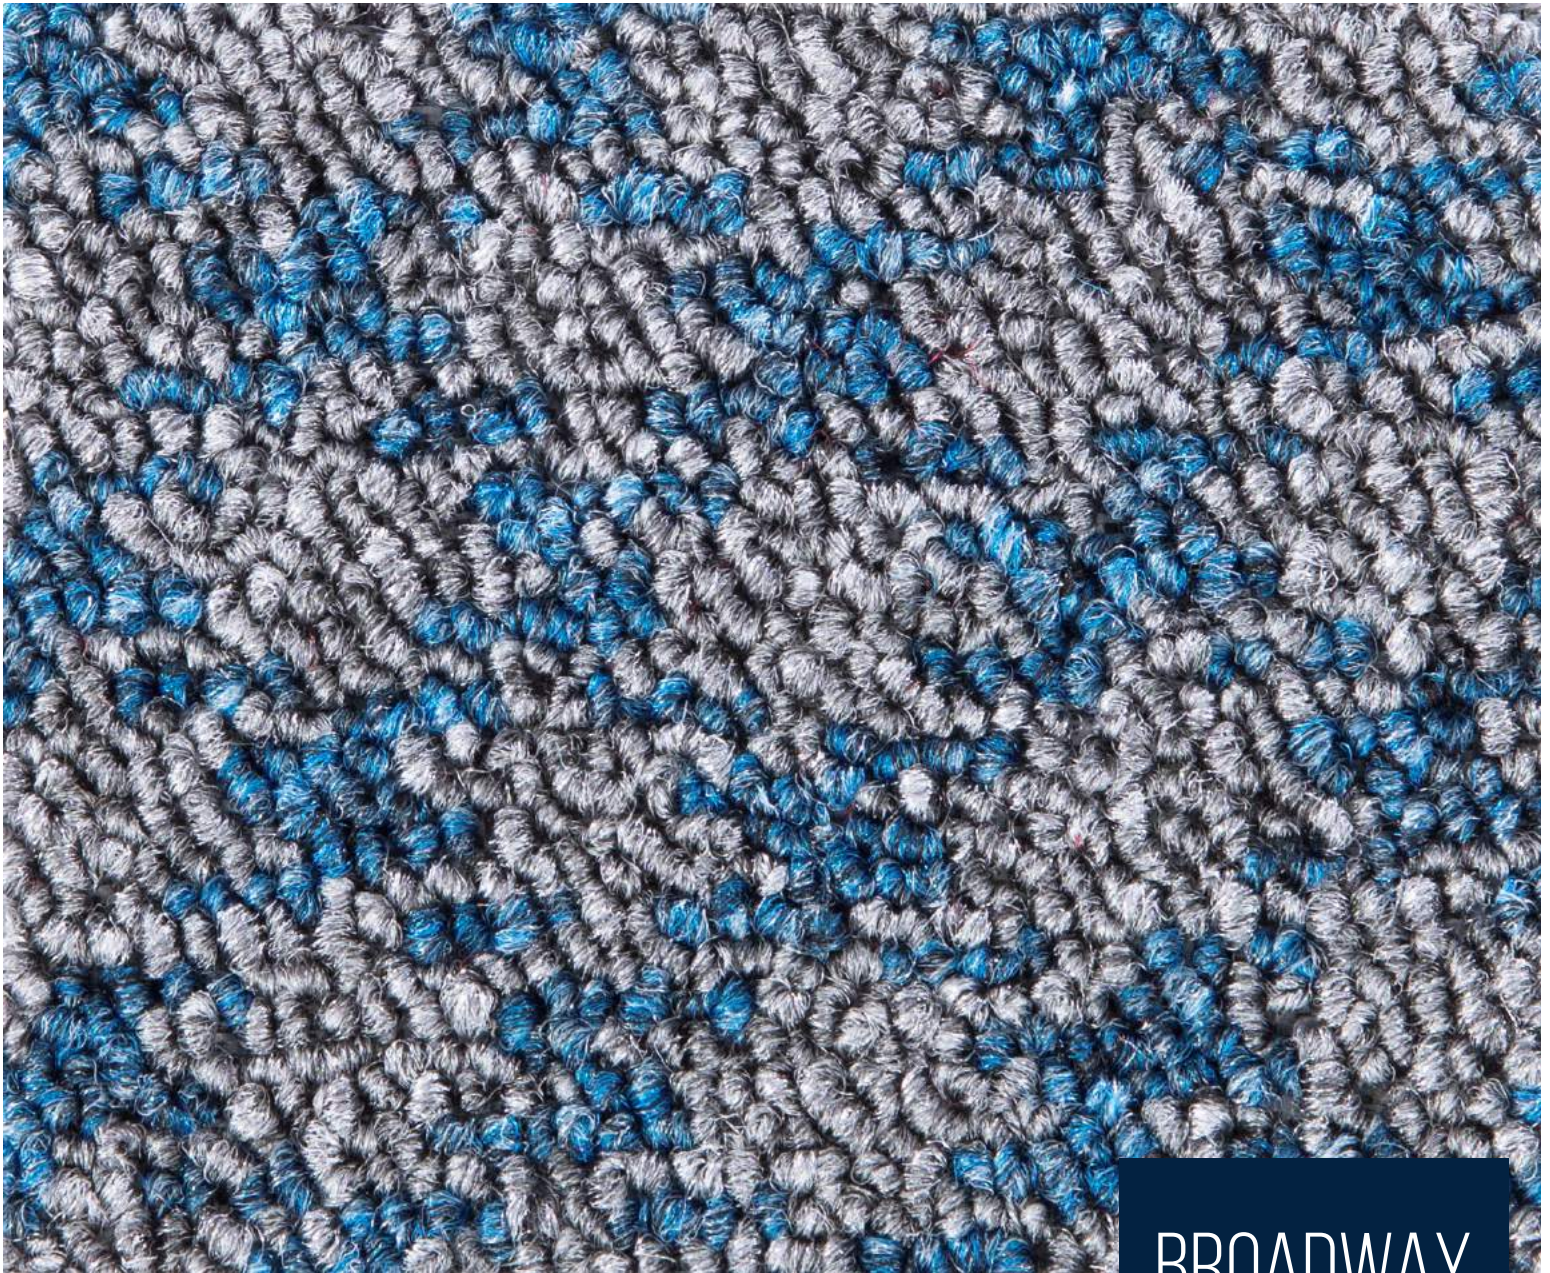

GREYISH BLUE

Fabric Type	Tufted 1/10" Plain Level Loop	Pile Height	4 MM
Primary Backing	Woven PP	Total Height	6 MM
Secondary Backing	Action Back	Pile Weight	550 GSM
Width	398 CM	Total Weight	1650 GSM
Pile Content	100% Solution Dyed Polypropylene	Knots/Sqm	157600

BROADWAY

WW BROADWAY

WALL TO WALL
CARPET

LOOP PILE