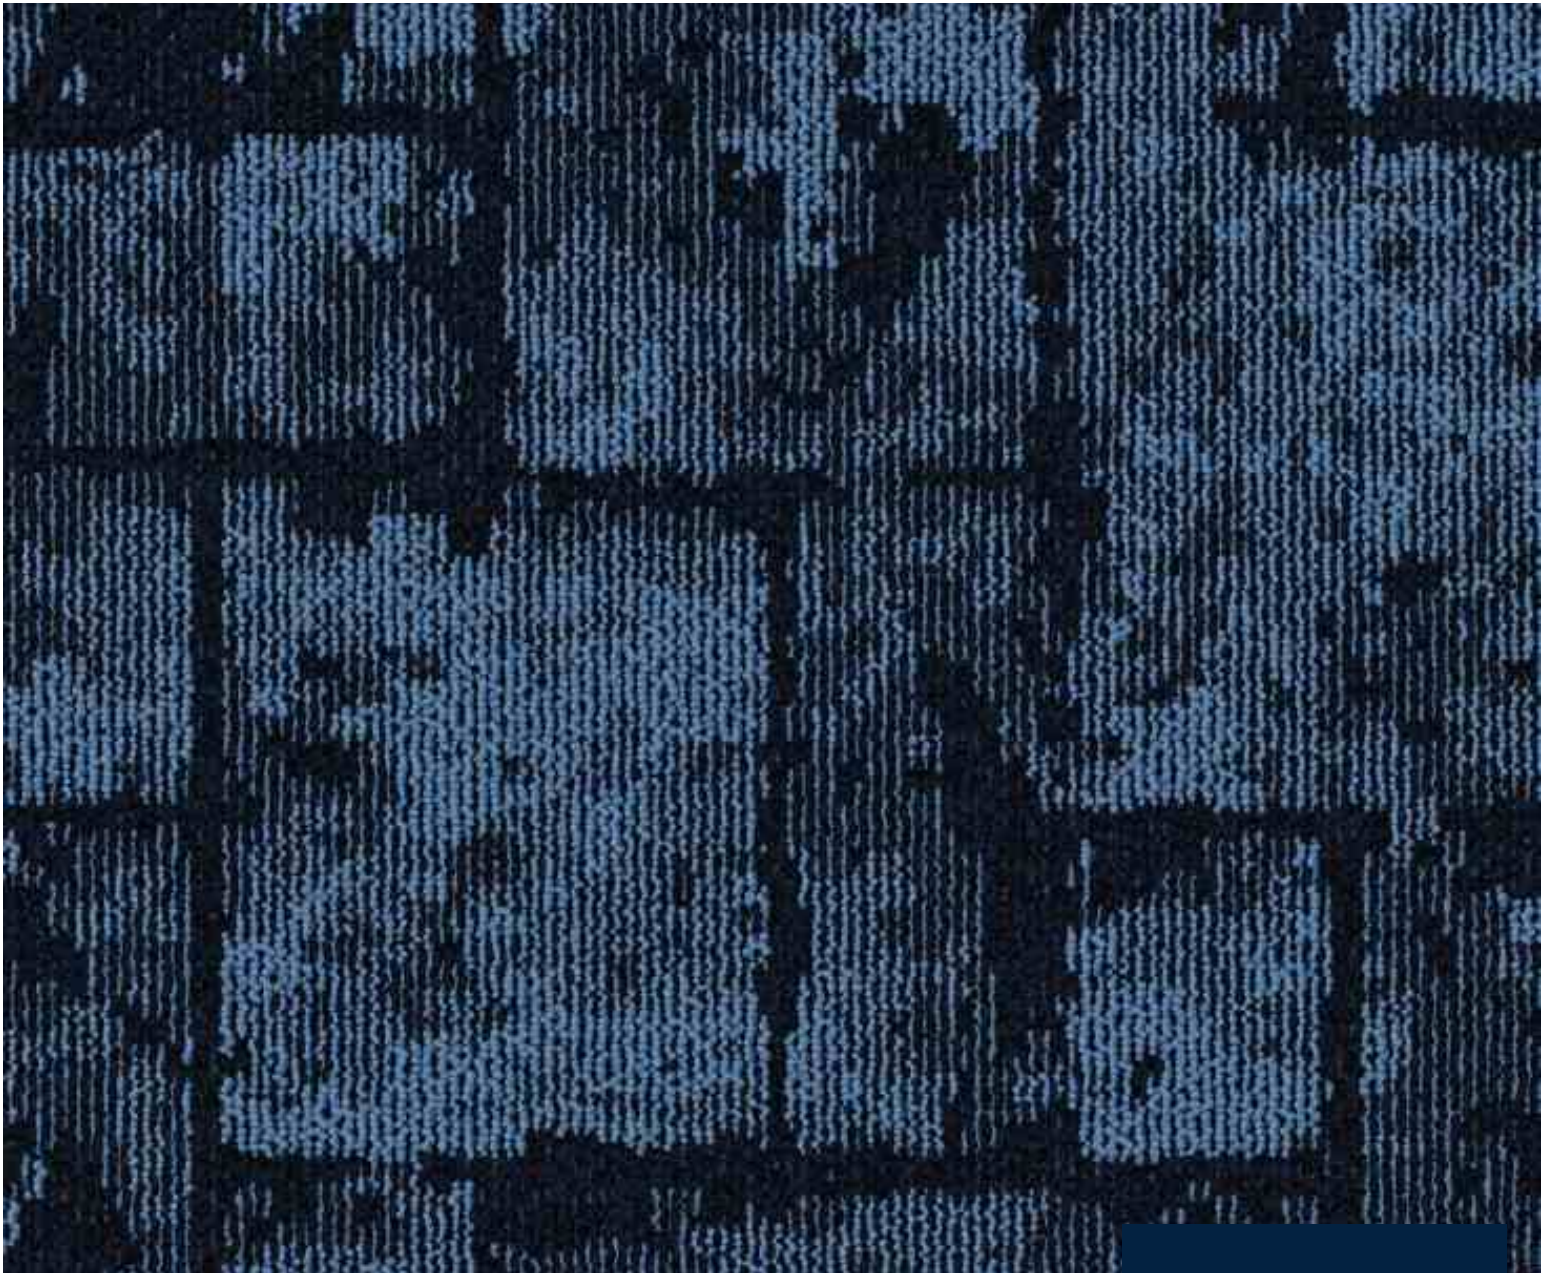

CT MIDLANDS 855 BLUE

Construction	Variable Loop Over Cut	Number of Tufts	213300/m2
Pile Fiber Composition	100% Olefin	Tufting Gauge	1/12"
Yarn Type	BCF	Primary Backing	Non-Woven
Dye Method	Solution Dyed	Secondary Backing	StableShield-100% Vinyl
Pile Weight	785 g/m2	Tile Size	50 x 50 cm
Total Weight	4685 g/m2	Pile Treatment	INVISTA Anti-Soil (Available)
Pile Height	3.00 mm / 6.00mm		
Total Height	8.5 mm		

MIDLANDS

50X50CM
SQUARE TILE

CARPET TILES

KINDLY CHECK OUR APP FOR QUANTITY AVAILABLE BEFORE ORDERING