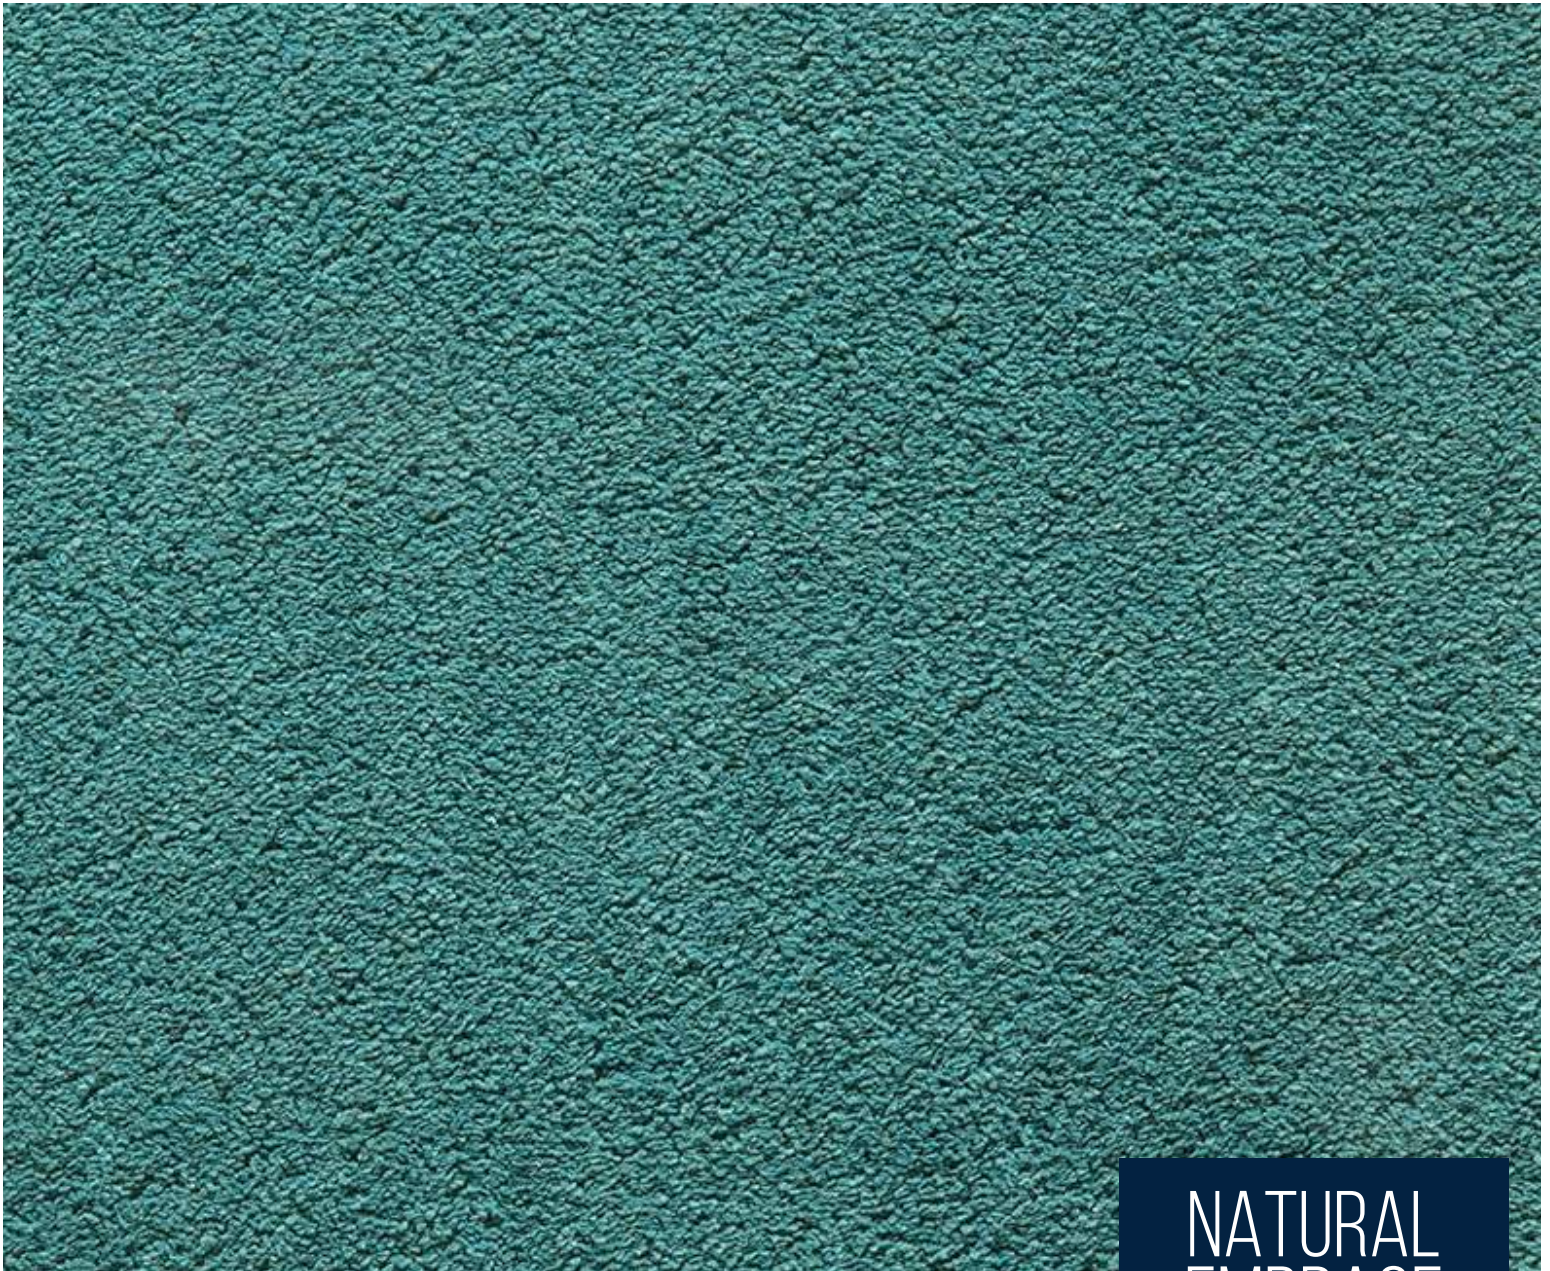

NATURAL EMBRACE EMERALD

Fabric Type	Tufted 1/10" Plain Saxony Wool Look	Pile Height	8.7 MM
Primary Backing	Woven	Total Height	11.4 MM
Secondary Backing	Twin Back	Pile Weight	1980 GSM
Width	400 CM	Total Weight	2734 GSM
Pile Content	100% Nylon	Knots/Sqm	240000

NATURAL
EMBRACE

WALL TO WALL
CARPET

CUT PILE

KINDLY CHECK OUR APP FOR QUANTITY AVAILABLE BEFORE ORDERING