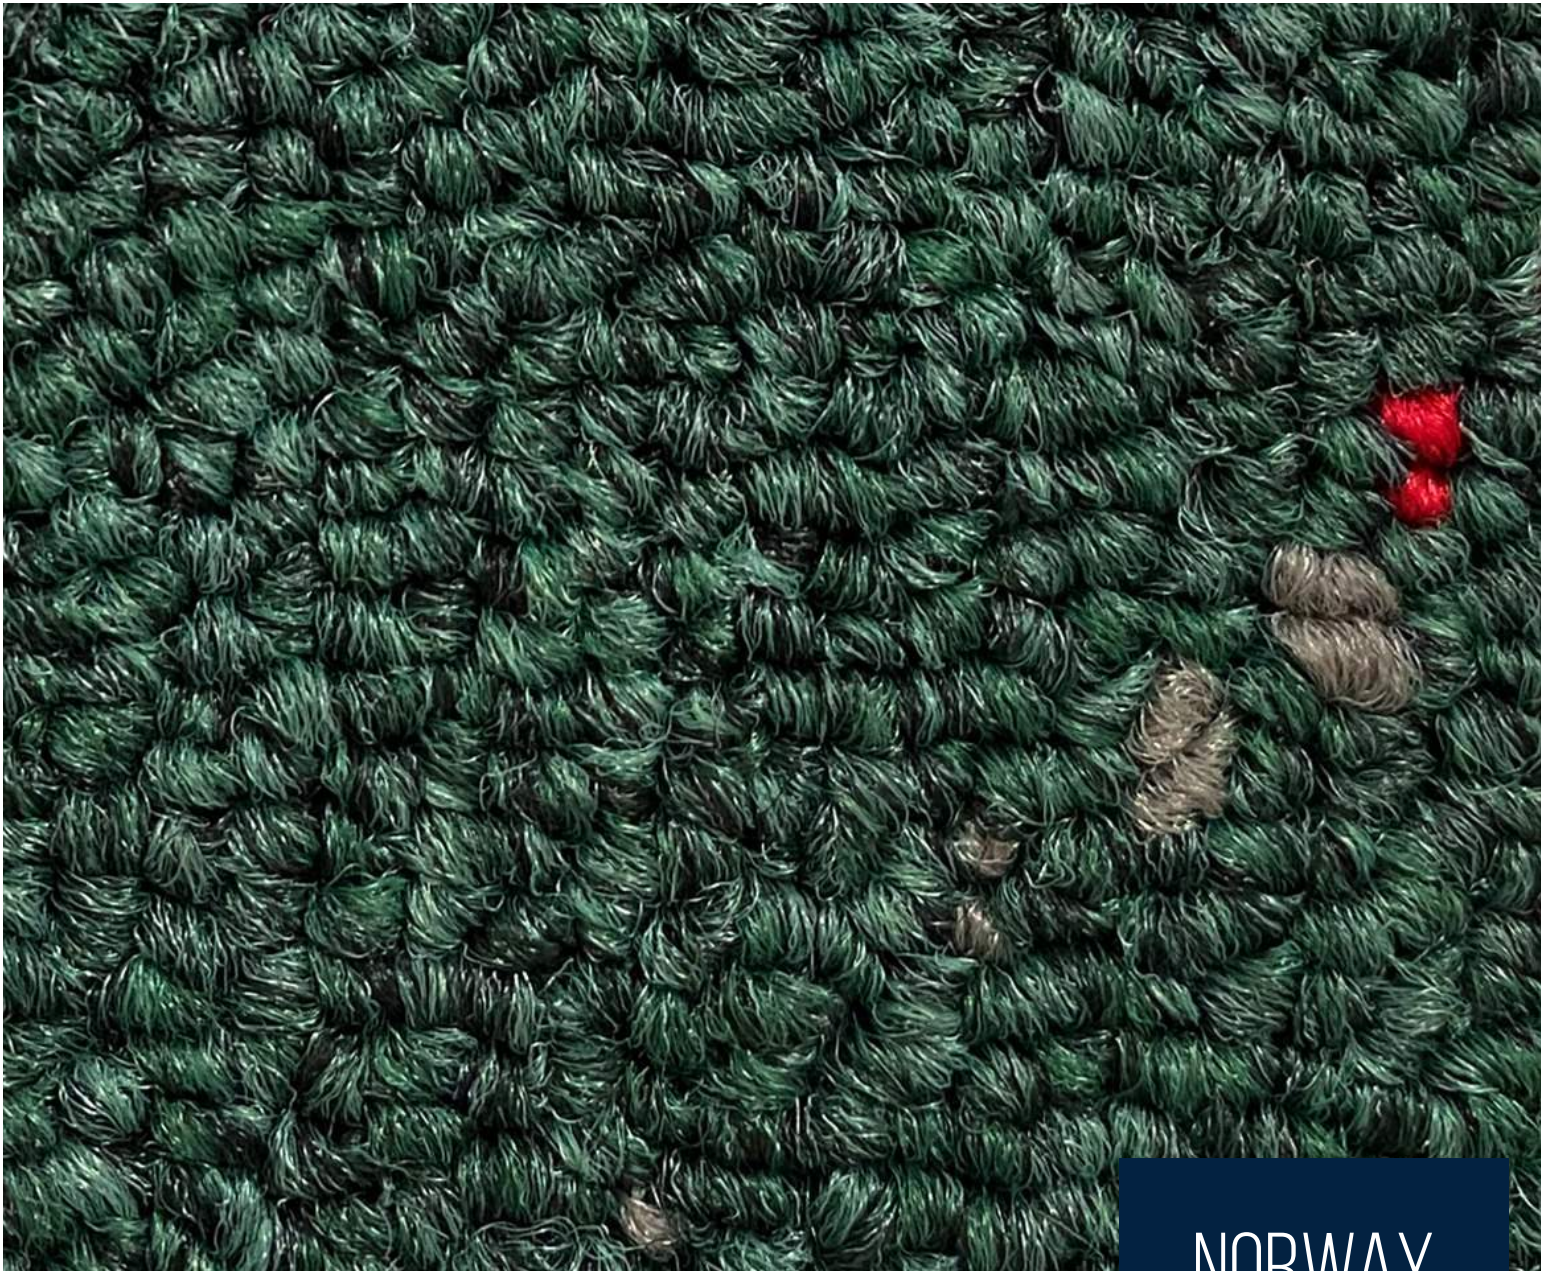

DEEP GREEN

Fabric Type	Tufted 1/10" Plain Level Loop	Pile Height	5 MM
Primary Backing	Woven PP	Total Height	7 MM
Secondary Backing	Action Back	Pile Weight	750 GSM
Width	398 CM	Total Weight	1950 GSM
Pile Content	100% Solution Dyed Polypropylene	Knots/Sqm	173360

NORWAY

WW NORWAY

WALL TO WALL
CARPET

LOOP PILE