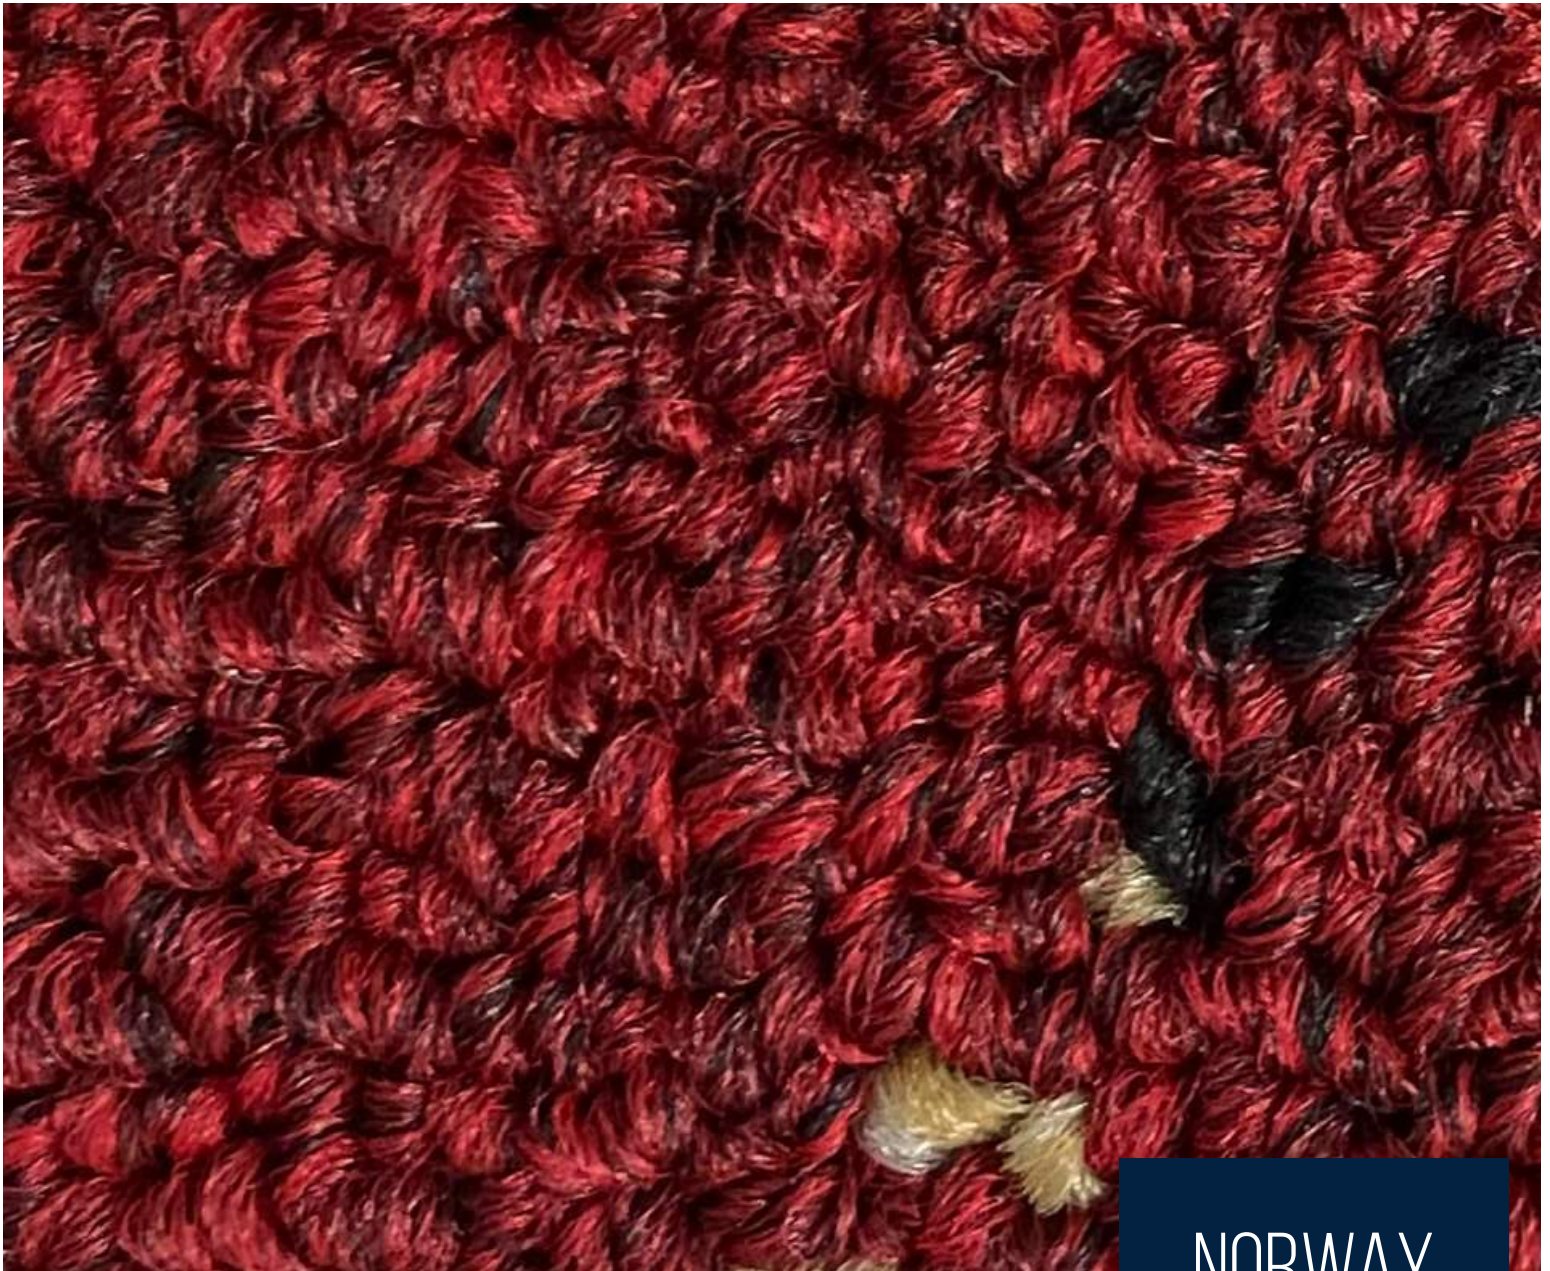

CRANBERRY

Fabric Type	Tufted 1/10" Plain Level Loop	Pile Height	5 MM
Primary Backing	Woven PP	Total Height	7 MM
Secondary Backing	Action Back	Pile Weight	750 GSM
Width	398 CM	Total Weight	1950 GSM
Pile Content	100% Solution Dyed Polypropylene	Knots/Sqm	173360

NORWAY

WW NORWAY

WALL TO WALL
CARPET

LOOP PILE