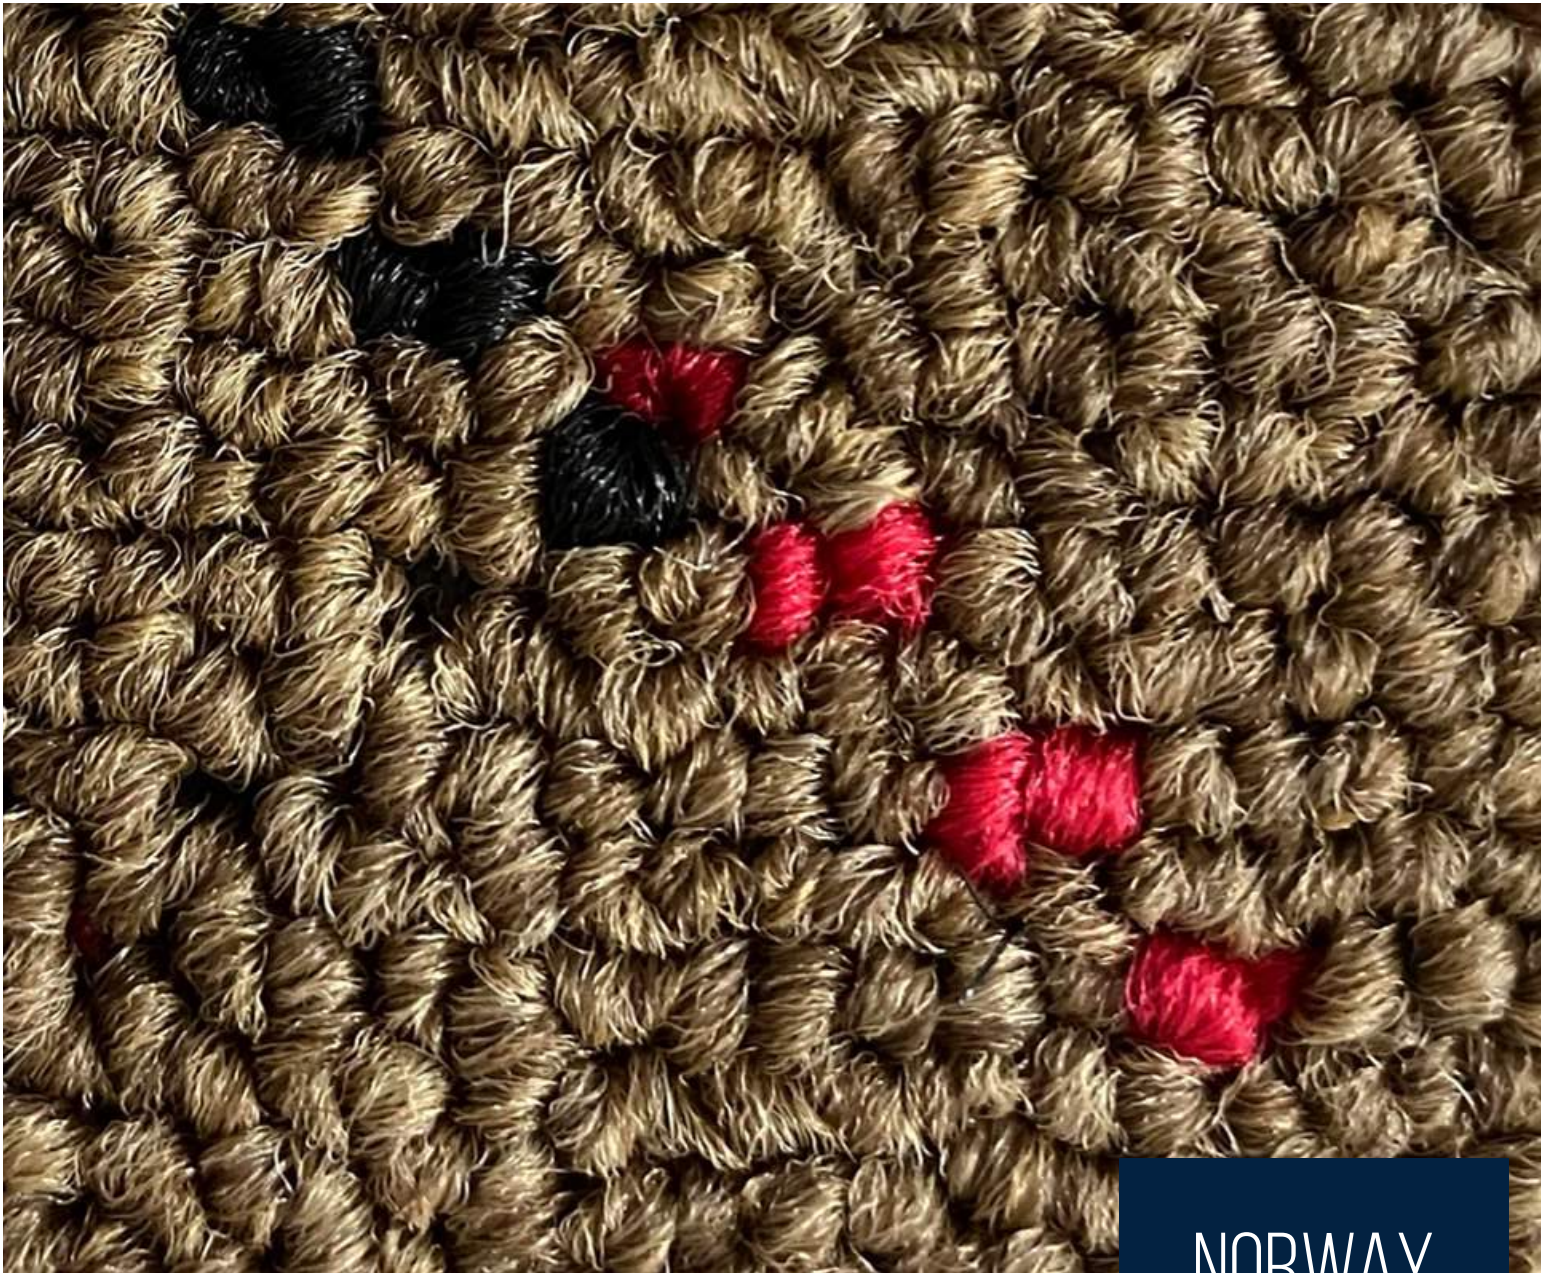

## OLD GOLD

Fabric Type	Tufted 1/10" Plain Level Loop	Pile Height	5 MM
Primary Backing	Woven PP	Total Height	7 MM
Secondary Backing	Action Back	Pile Weight	750 GSM
Width	398 CM	Total Weight	1950 GSM
Pile Content	100% Solution Dyed Polypropylene	Knots/Sqm	173360