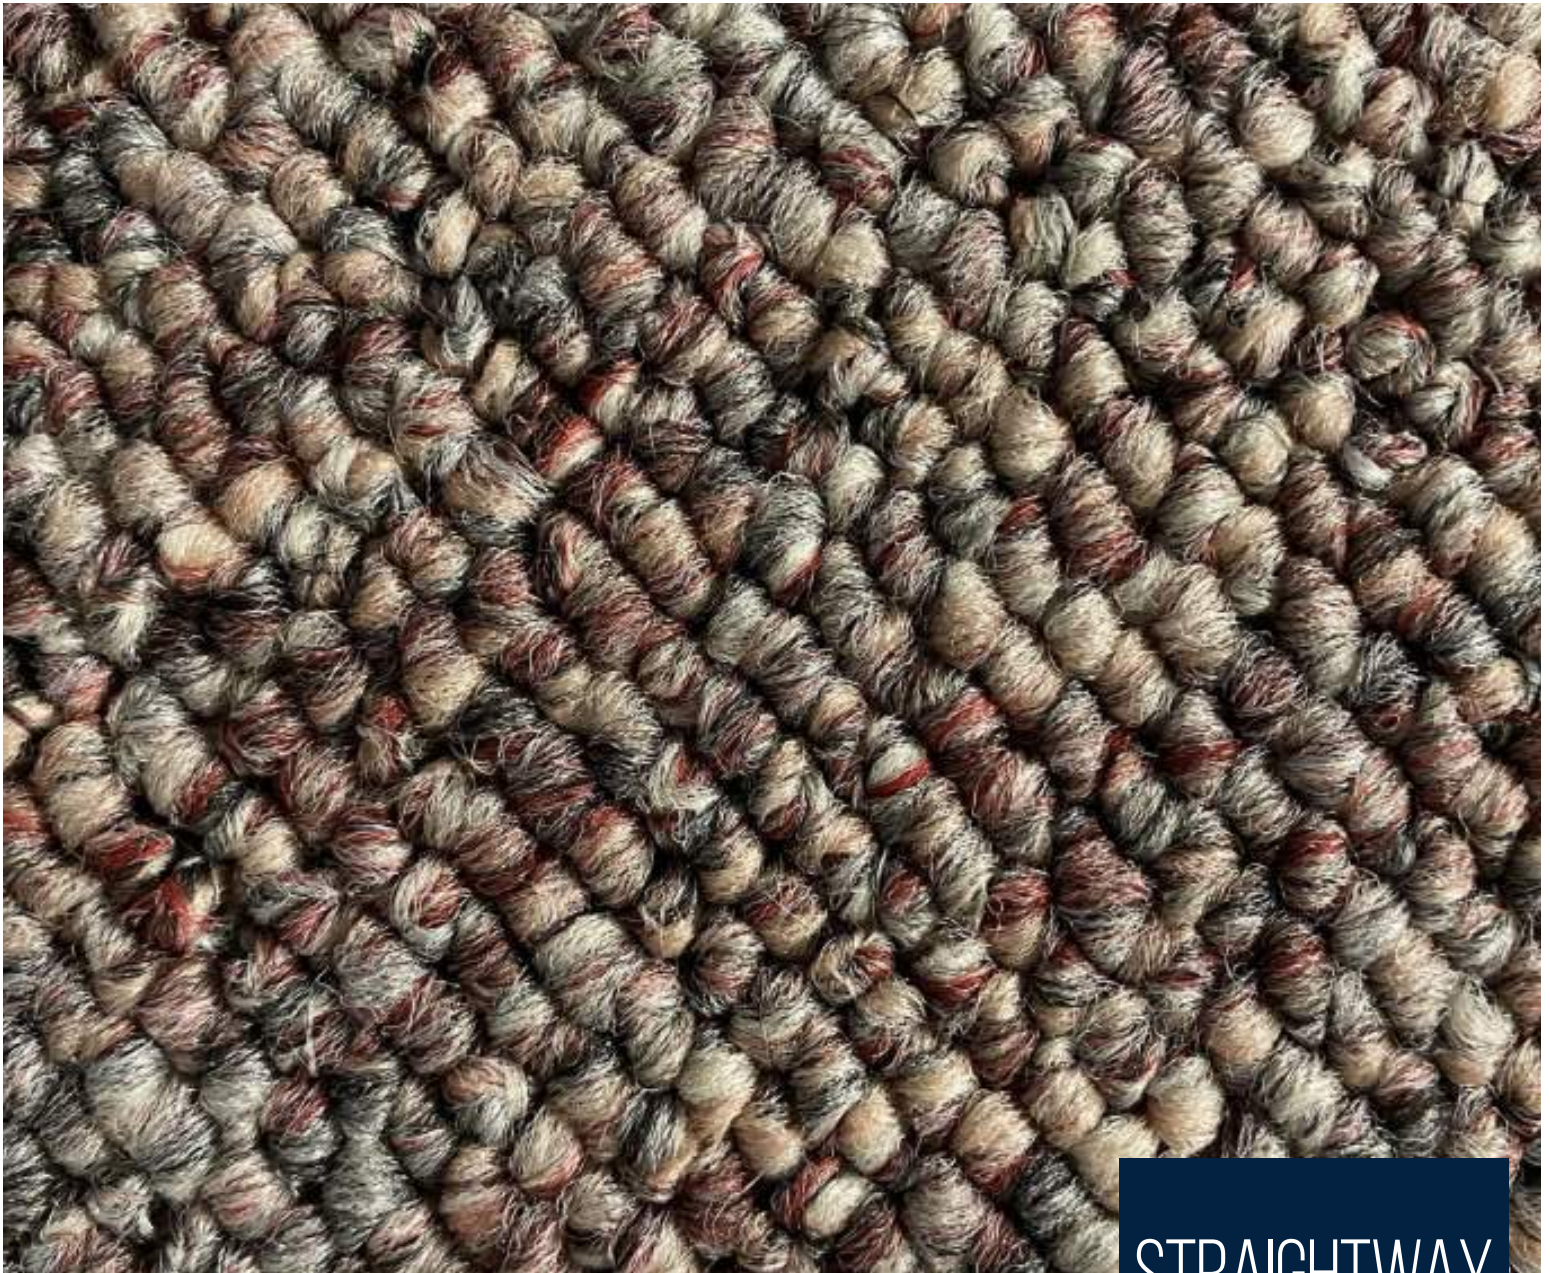

STRAIGHTWAY
LITELIFE

WALL TO WALL
CARPET

LOOP PILE

DIVINE[®]

COMPLETE CARPET SOLUTION

ANTIQUE

Fabric Type	Tufted 1/10" Plain Level Loop	Pile Height	6-7 MM
Primary Backing	Woven PP	Total Height	9 MM
Secondary Backing	Action Back	Pile Weight	750 GSM
Width	366 CM	Total Weight	1950 GSM
Pile Content	100% Solution Dyed Polypropylene	Knots/Sqm	44240

STRAIGHTWAY
LITELIFE

WALL TO WALL
CARPET

LOOP PILE

DUSKY

Fabric Type	Tufted 1/10" Plain Level Loop	Pile Height	6-7 MM
Primary Backing	Woven PP	Total Height	9 MM
Secondary Backing	Action Back	Pile Weight	750 GSM
Width	366 CM	Total Weight	1950 GSM
Pile Content	100% Solution Dyed Polypropylene	Knots/Sqm	44240

STRAIGHTWAY
LITELIFE

WALL TO WALL
CARPET

LOOP PILE

MOON LIGHT

Fabric Type	Tufted 1/10" Plain Level Loop	Pile Height	6-7 MM
Primary Backing	Woven PP	Total Height	9 MM
Secondary Backing	Action Back	Pile Weight	750 GSM
Width	366 CM	Total Weight	1950 GSM
Pile Content	100% Solution Dyed Polypropylene	Knots/Sqm	44240

STRAIGHTWAY
LITELIFE

WALL TO WALL
CARPET

LOOP PILE

GREY SKY

Fabric Type	Tufted 1/10" Plain Level Loop	Pile Height	6-7 MM
Primary Backing	Woven PP	Total Height	9 MM
Secondary Backing	Action Back	Pile Weight	750 GSM
Width	366 CM	Total Weight	1950 GSM
Pile Content	100% Solution Dyed Polypropylene	Knots/Sqm	44240