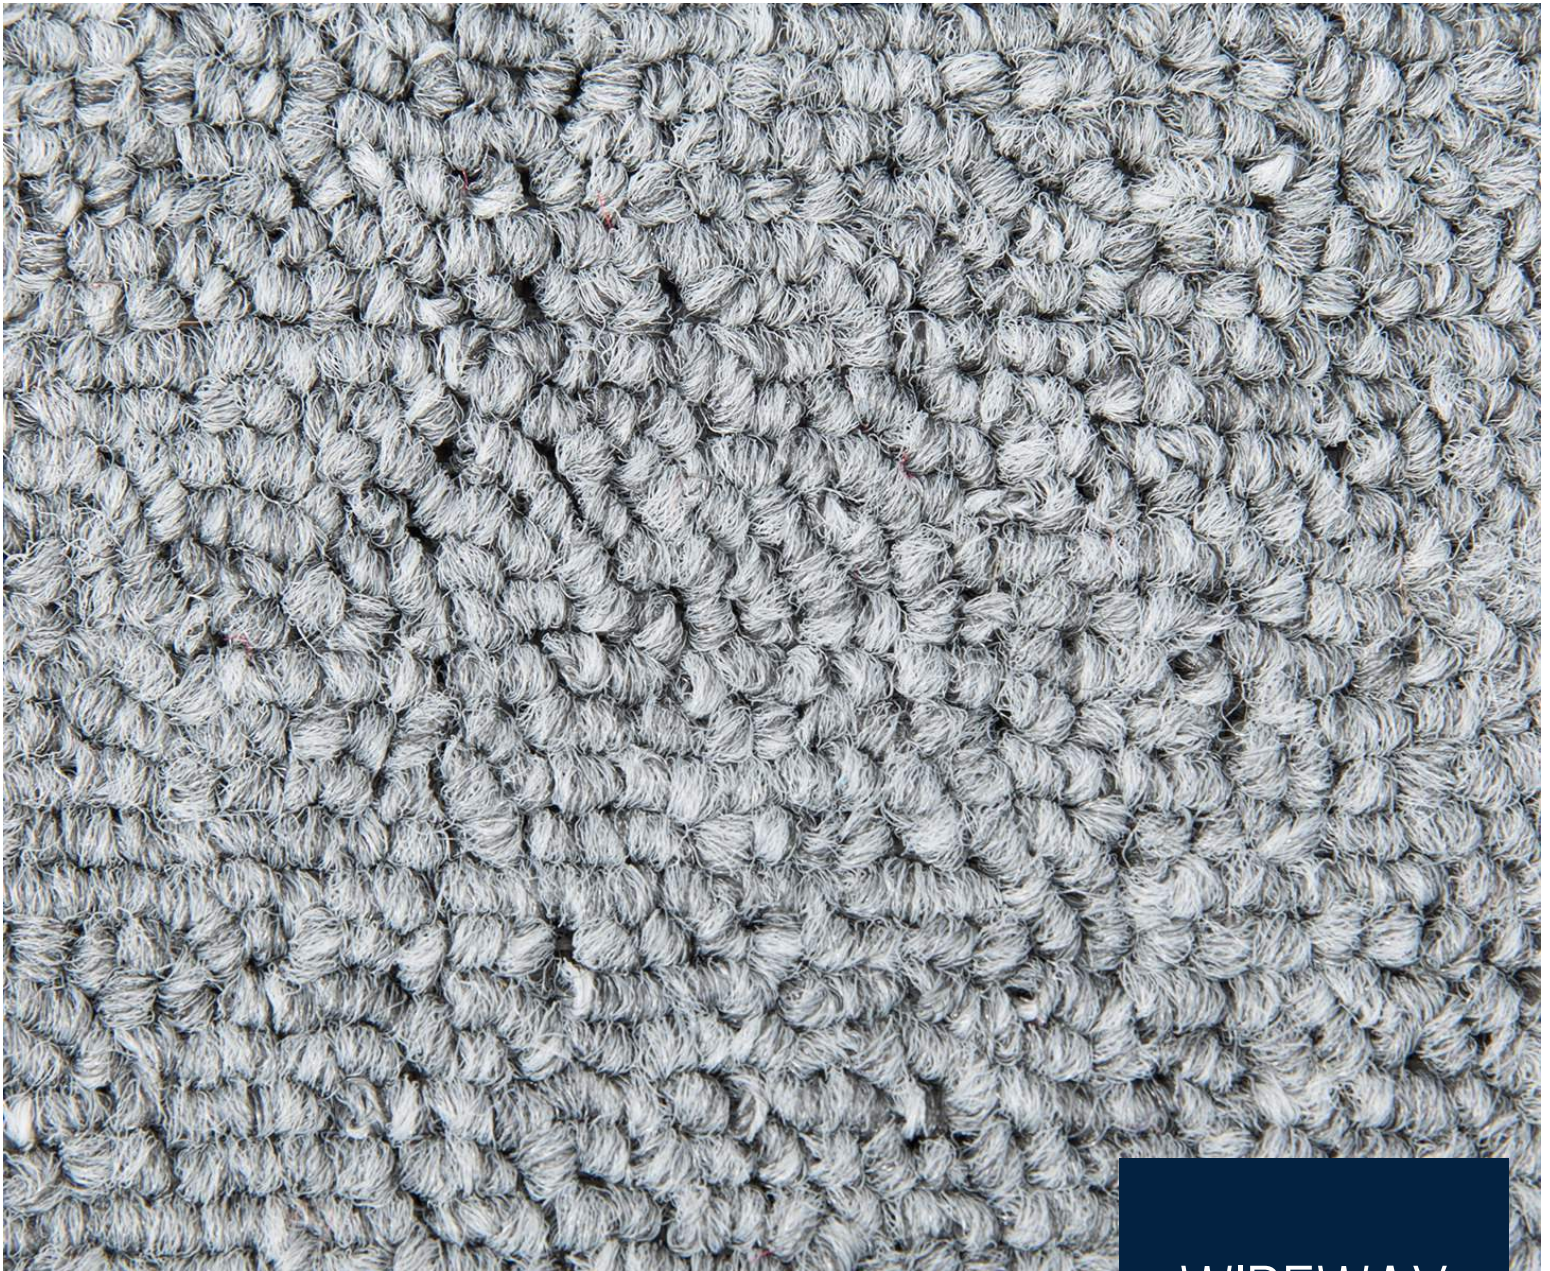

WIDEWAY

WALL TO WALL
CARPET

LOOP PILE

ANTIQUÉ BLUE

Fabric Type	Tufted 1/10" Plain Level Loop	Pile Height	4 MM
Primary Backing	Woven PP	Total Height	6 MM
Secondary Backing	Action Back	Pile Weight	400 GSM
Width	398 CM	Total Weight	1500 GSM
Pile Content	100% Solution Dyed Polypropylene	Knots/Sqm	165000

WIDEWAY

WALL TO WALL
CARPET

LOOP PILE

GLAZE BROWN

Fabric Type	Tufted 1/10" Plain Level Loop	Pile Height	4 MM
Primary Backing	Woven PP	Total Height	6 MM
Secondary Backing	Action Back	Pile Weight	400 GSM
Width	398 CM	Total Weight	1500 GSM
Pile Content	100% Solution Dyed Polypropylene	Knots/Sqm	165000

WIDEWAY

WALL TO WALL
CARPET

LOOP PILE

METAL

Fabric Type	Tufted 1/10" Plain Level Loop	Pile Height	4 MM
Primary Backing	Woven PP	Total Height	6 MM
Secondary Backing	Action Back	Pile Weight	400 GSM
Width	398 CM	Total Weight	1500 GSM
Pile Content	100% Solution Dyed Polypropylene	Knots/Sqm	165000