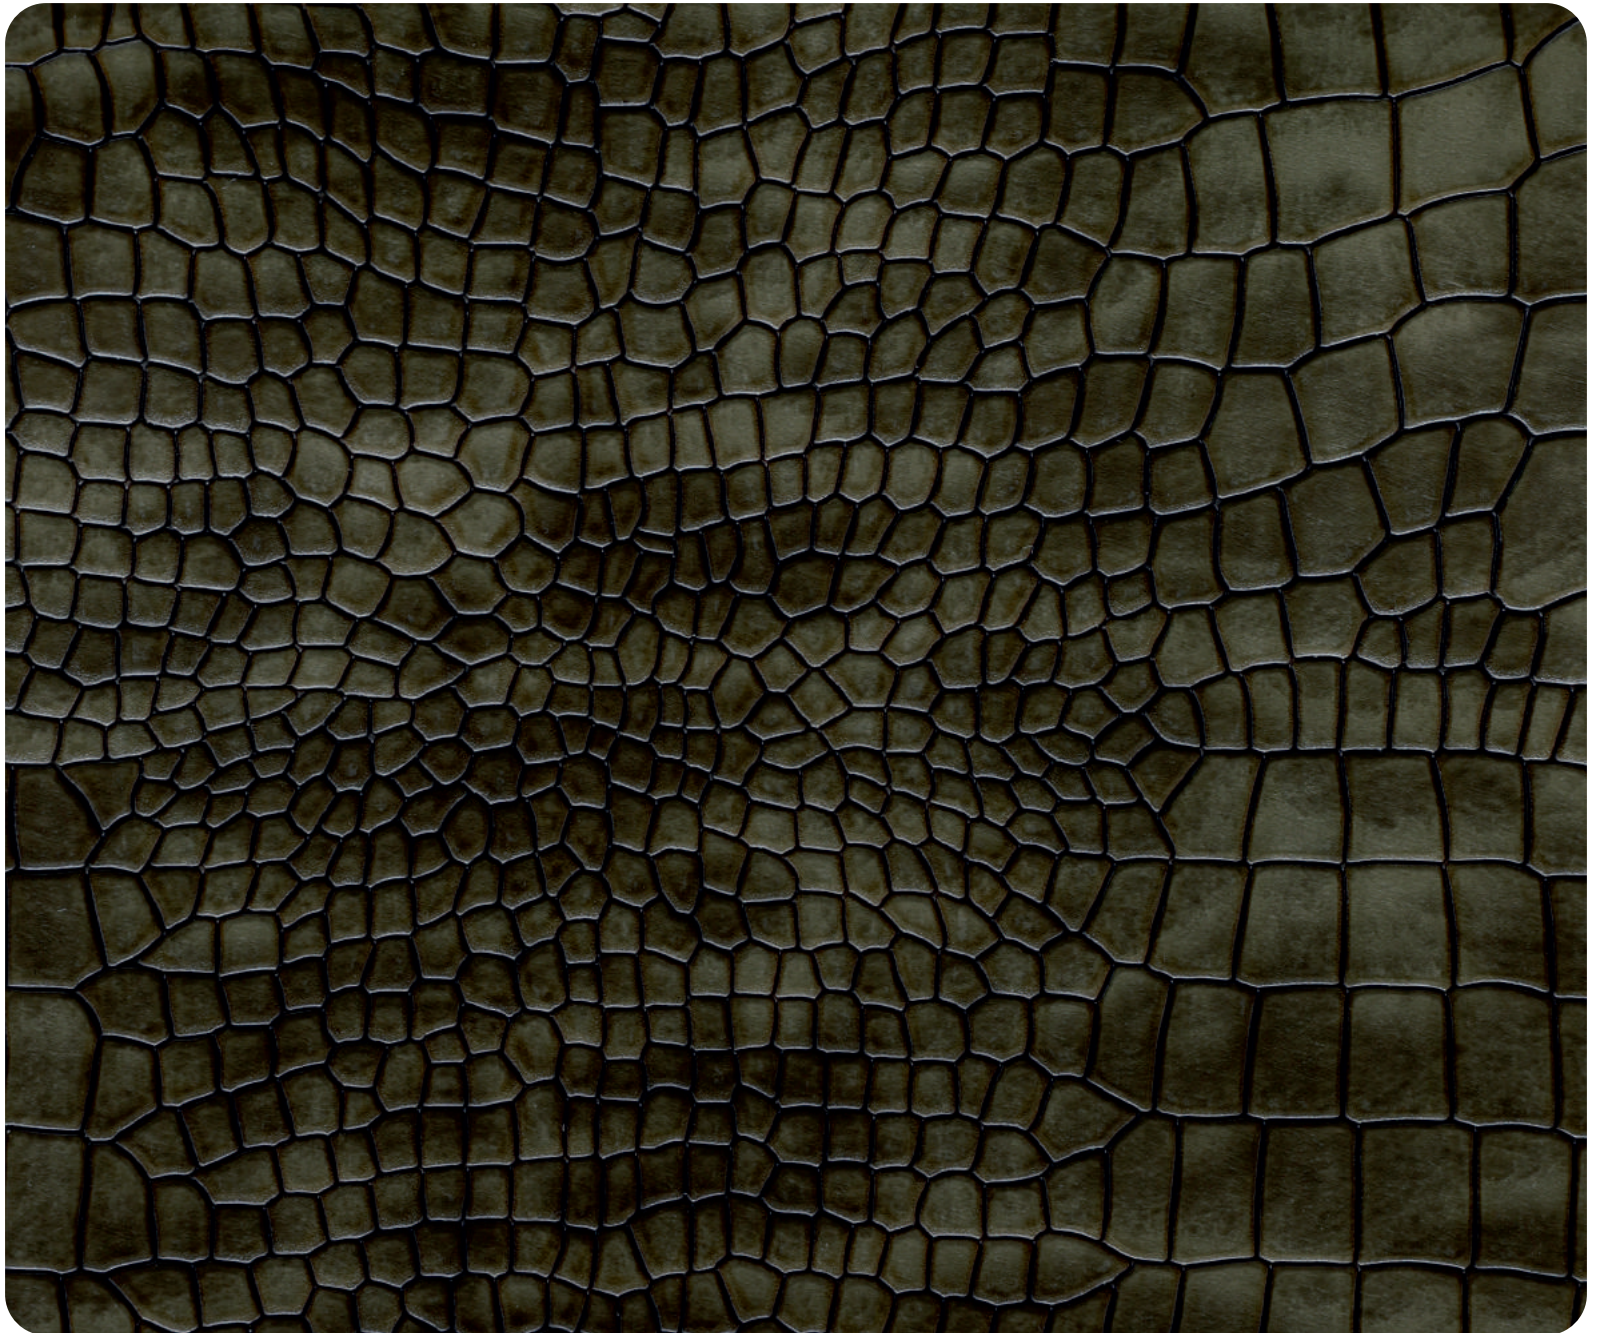

LEGO CROCO OLIVE

SPECIFICATIONS

Width : 137cm

GSM : 433

Composition : 60% PU & 40% Polyester

Martindale : > 25,000 Rubs

Thickness : 1.0mm

CARE FOR FABRIC

DO NOT WASH

DO NOT IRON

DO NOT BLEACH

SPOT NOT WRINKLE

DO NOT TUMBLE DRY

DRY CLEAN ONLY